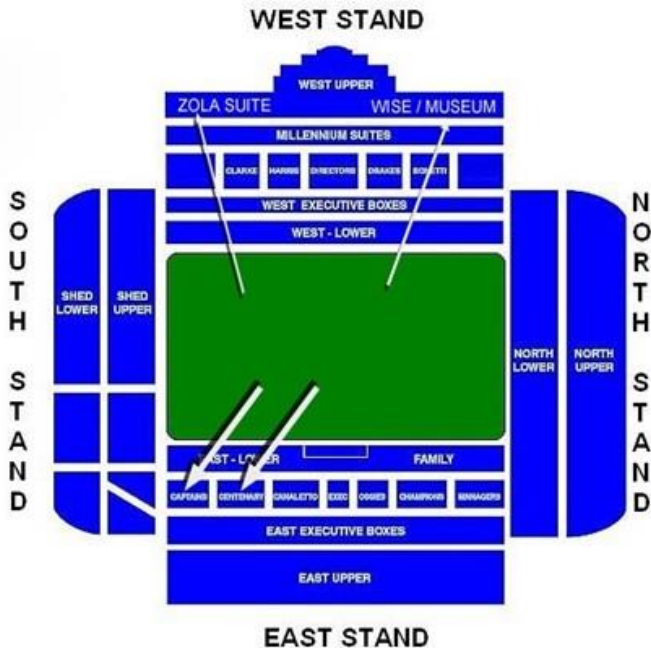

## West Upper Seat Only

Tickets located in \*

Opposition	Match Date	Hotel	Adult Twin/Triple ( per person )	Adult Single ( per person )	Extra Night Twin/Triple ( per person )	Extra Night Single ( per person )
Manchester United	20-10-2018	Holiday Inn London Kensington	MYR 3,150.00	MYR 3,865.00	MYR 615.00	MYR 970.00
Manchester United	20-10-2018	Royal National Hotel	MYR 2,850.00	MYR 3,370.00	MYR 464.00	MYR 730.00
Manchester United	20-10-2018	The Cumberland Hotel	MYR 3,865.00	MYR 5,075.00	MYR 970.00	MYR 1,575.00
Manchester City	08-12-2018	Holiday Inn London Kensington	MYR 2,740.00	MYR 3,455.00	MYR 615.00	MYR 970.00
Manchester City	08-12-2018	Royal National Hotel	MYR 2,435.00	MYR 2,960.00	MYR 464.00	MYR 730.00
Manchester City	08-12-2018	The Cumberland Hotel	MYR 3,460.00	MYR 4,665.00	MYR 970.00	MYR 1,575.00

#### West Stand Upper seat View

- ✚ Upper tier long side seat location
- ✚ Superb view of pitch
- ✚ Under roof, weather protected
- ✚ Conventional paper tickets, supplied together always
- ✚ Home and neutral fans welcome
- ✚ Perfect for children and families
- ✚ Stadium opens 2.5 hours before kick off